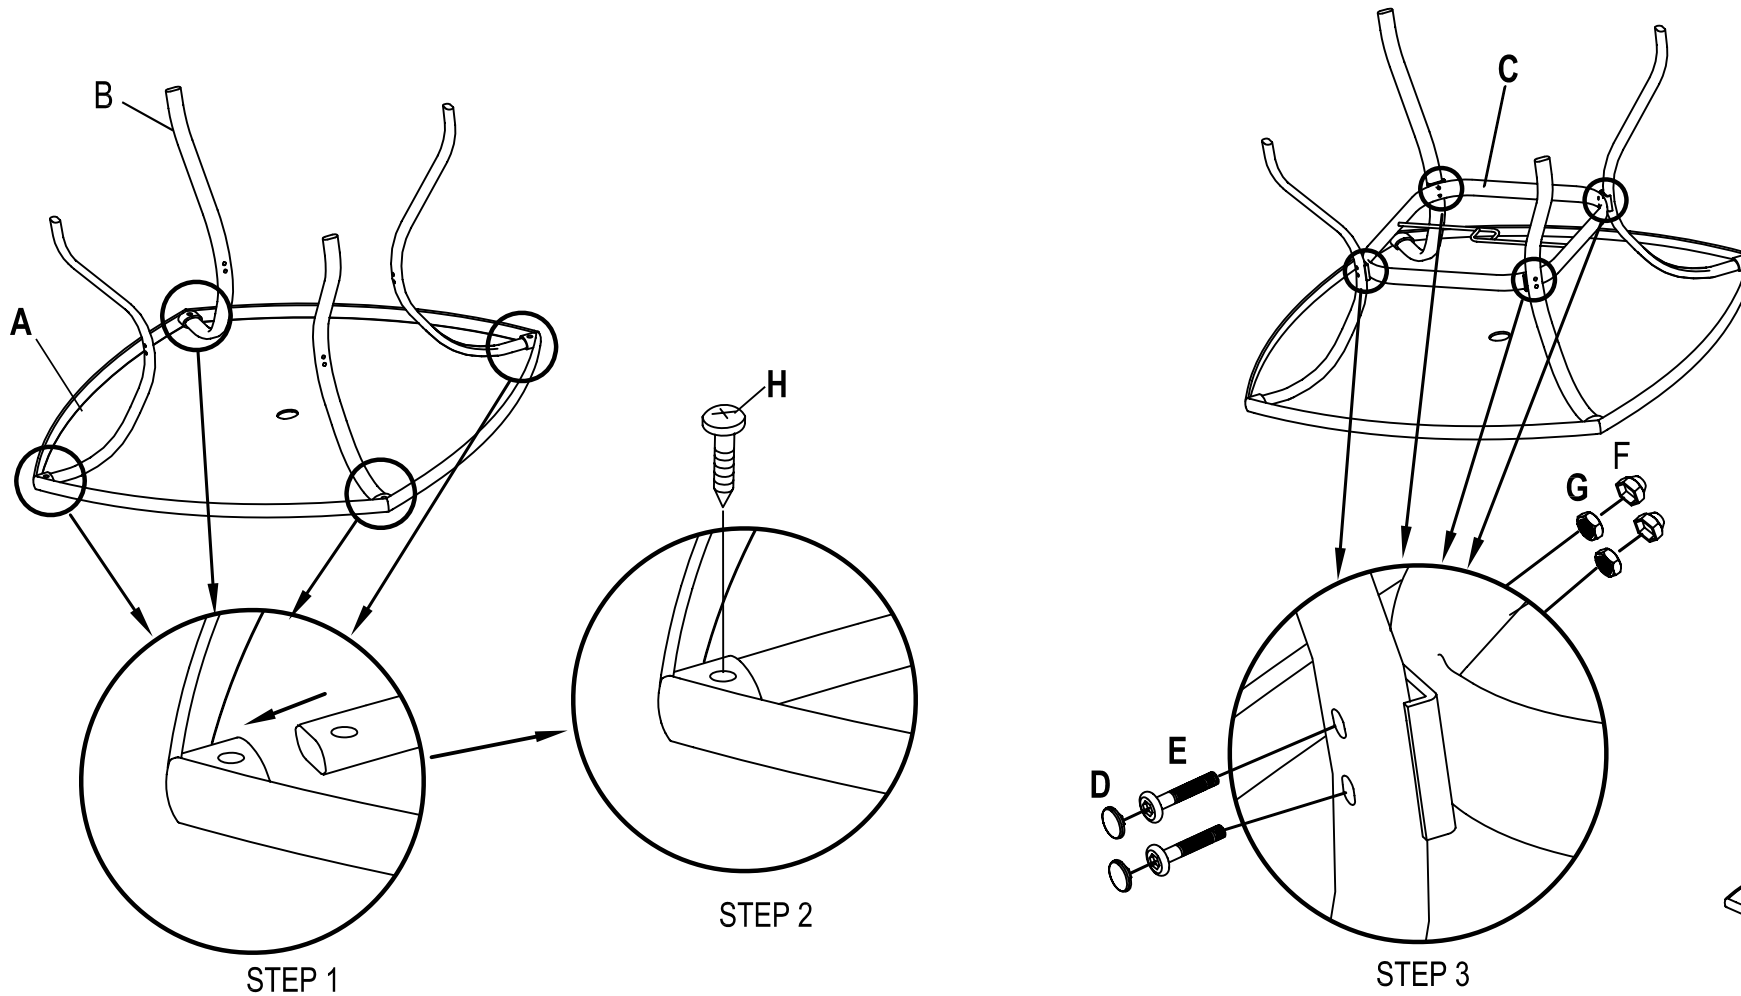

IMPORTANT: HAND TIGHTEN ALL HARDWARE "ONLY" UNTIL FINAL ASSEMBLY IS COMPLETE . THEN FULLY TIGHTEN WITH THE INCLUDED TOOLS.

ASSEMBLY PARTS

PART#	A	B	C	D	E	F	G	H	I	J
DESC.	 GLASS TABLE TOP & RIM	 LEG	 CENTER RING	 Q12x5.0 BOLT COVER	 1/4"x38mm BOLT	 1/4"x16 NUT COVER	 1/4"x8.0 NUT	 5.0x12mm SCREW	 4mm ALLEN KEY	 11-12 WRENCH
QTY	1PC	4PCS	1PC	8PCS	8PCS	8PCS	8PCS	4PCS	1PC	1PC

ASSEMBLY INSTRUCTION
ITEM # T6D44YO3
MADE IN CHINA